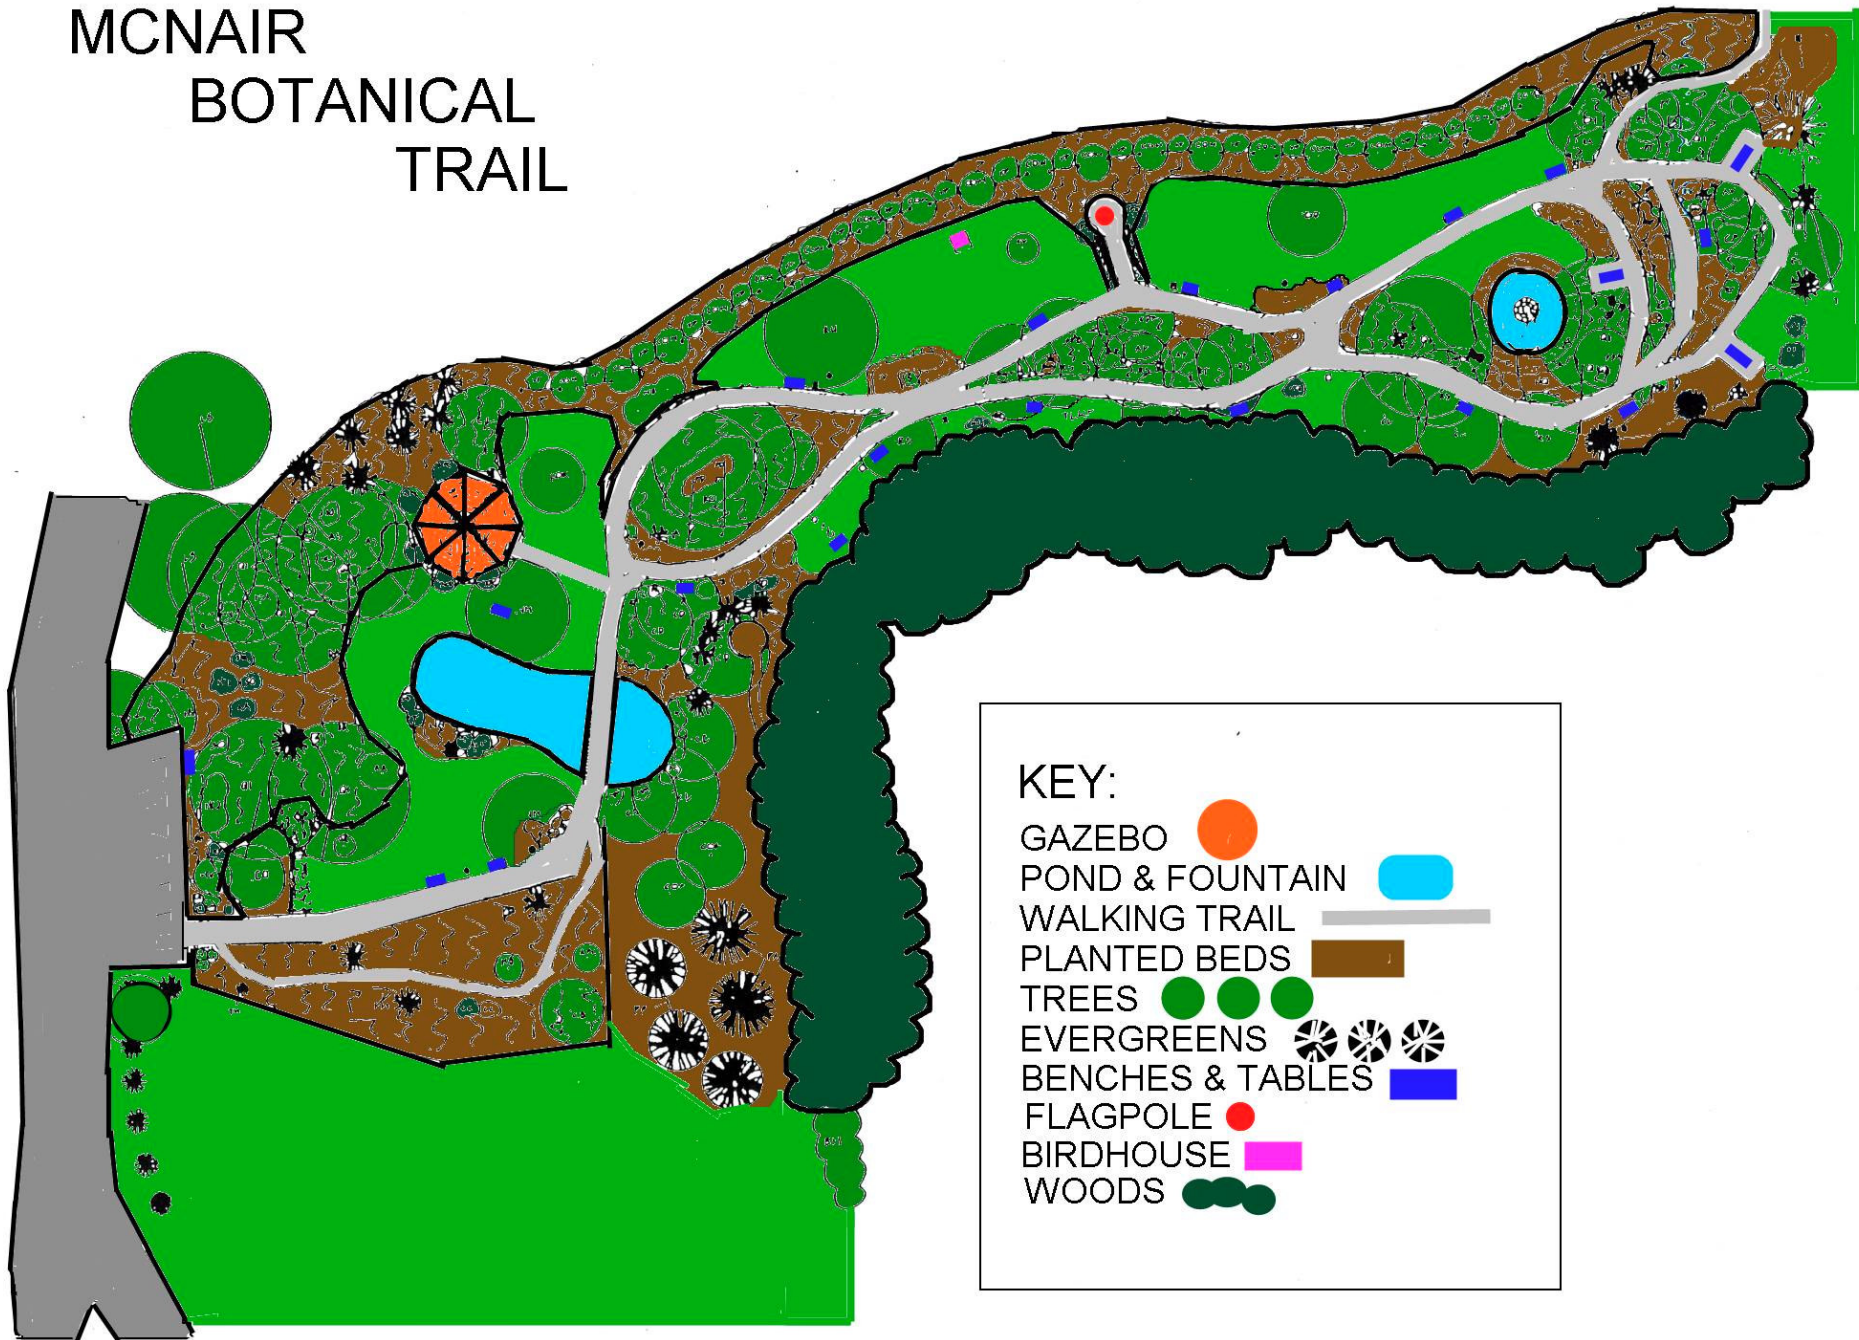

MCNAIR BOTANICAL TRAIL

KEY:

GAZEBO

POND & FOUNTAIN

WALKING TRAIL

PLANTED BEDS

TREES

EVERGREENS

BENCHES & TABLES

FLAGPOLE

BIRDHOUSE

WOODS