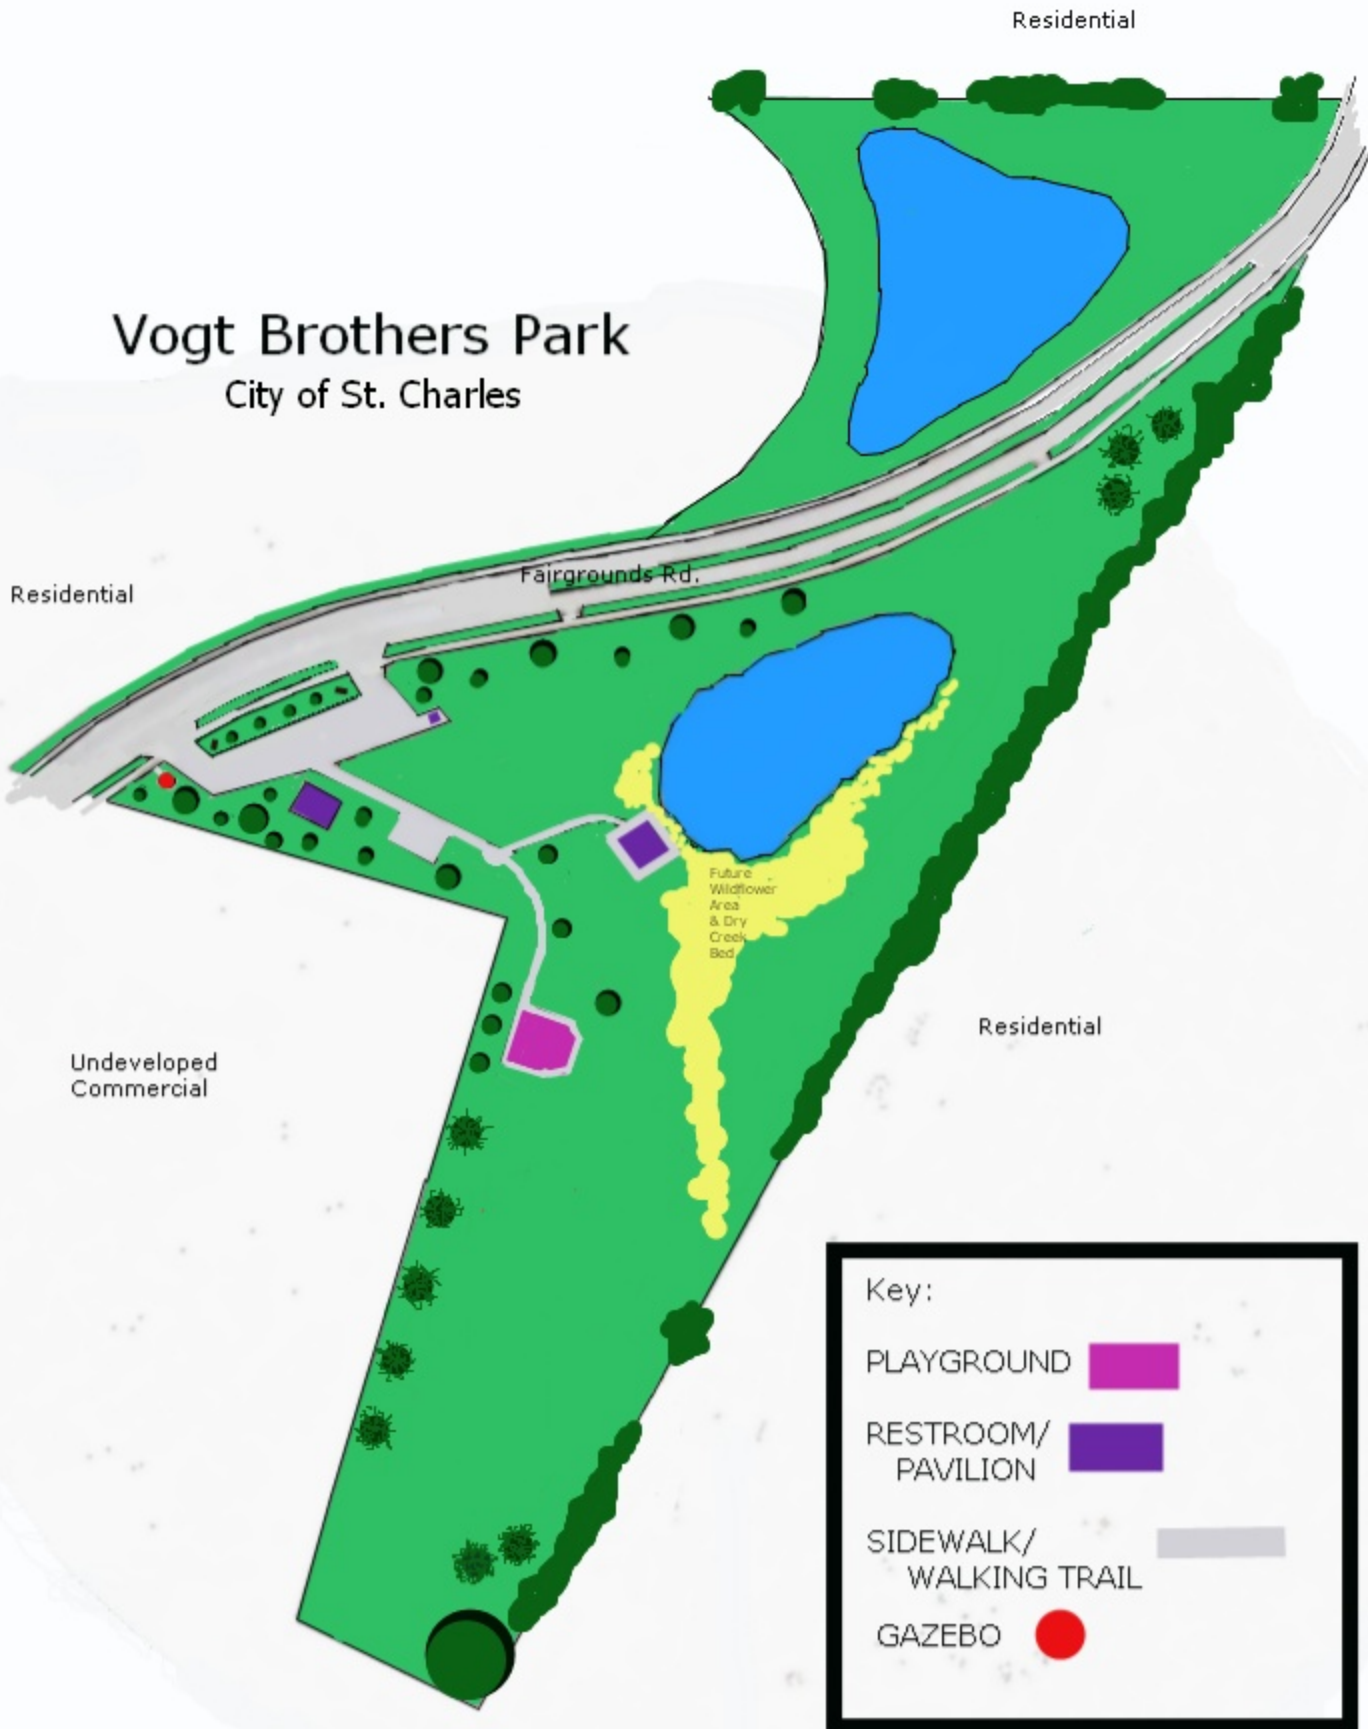

Vogt Brothers Park

City of St. Charles

Residential

Residential

Fairgrounds Rd.

Undeveloped Commercial

Residential

Future Wildflower Area & Dry Creek Bed

Key:

PLAYGROUND	
RESTROOM/ PAVILION	
SIDEWALK/ WALKING TRAIL	
GAZEBO	